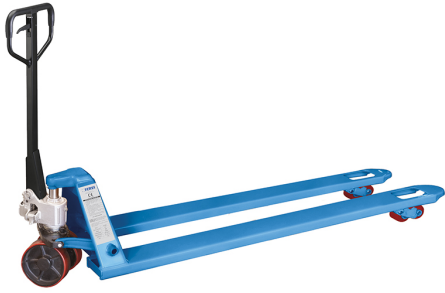

WITH POLYURETHANE WHEELS.

Capacity	2000 kg
Fork height	85 - 200 mm
Fork dimensions	1800 x 540 mm
Armor plate thickness	3 mm
Front wheel	Double
Net weight	96 kg
EAN Code	8012667395643
Packaging dimensions	2170x540x580 h mm
Gross weight	96,00 kg