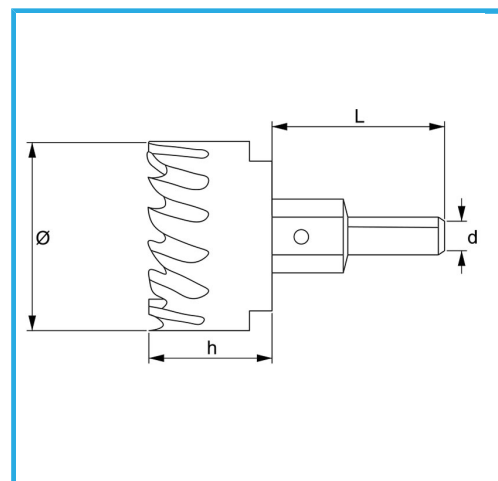

WITH LATERAL CHIP AND CENTER DRILL.

Ø	19 mm
h	23 mm
d	10 mm
L	46 mm
Thread	M12 x 1,25
Gross weight	0,10 kg
Packaging dimensions	30x30x120 h mm
EAN Code	8012667313548

Hangable

HSS