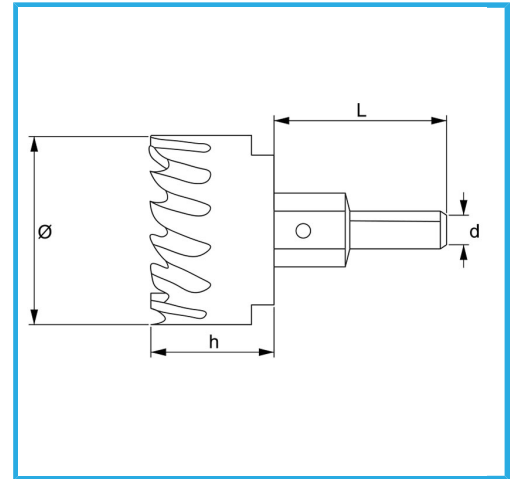

WITH LATERAL CHIP AND CENTER DRILL.

Ø	21 mm
h	23 mm
d	10 mm
L	46 mm
Thread	M12 x 1,25
Gross weight	0,10 kg
Packaging dimensions	30x30x120 h mm
EAN Code	8012667313562

Hangable

HSS