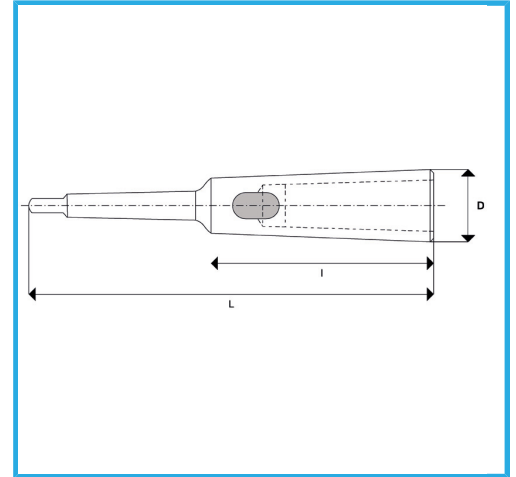

FOR MOUNTING TOOLS WITH TAPERED SHANK VICES.

<b>MT External</b>	5
<b>MT Internal</b>	4
<b>L</b>	300 mm
<b>I</b>	150,5 mm
<b>D</b>	48 mm
<b>Gross weight</b>	2,77 kg
<b>Packaging dimensions</b>	305 x 55 x 55 h mm
<b>EAN Code</b>	8012667349738