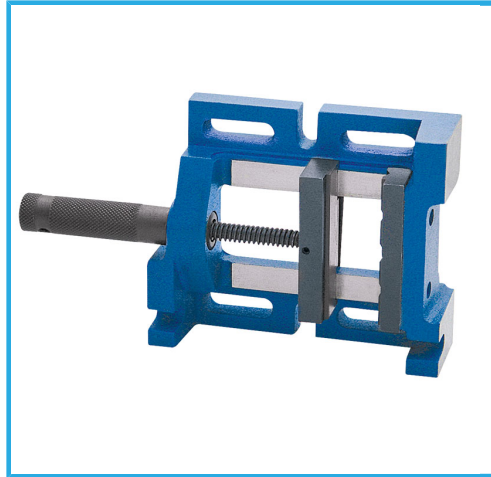

EQUIPPED WITH A PRISMATIC AND A SMOOTH JAW, CONSTANT OVERALL LENGTH THANKS TO THE SCREW INSERTED IN THE HANDLE. ADJUSTED TO 3...

Jaws	100 mm
Jaw height	30 mm
Opening	95 mm g
Base dimensions	175 x 160 mm
Net weight	4,3 Kg
Gross weight	4,56 kg
EAN Code	8012667408336

Box

Cast Iron