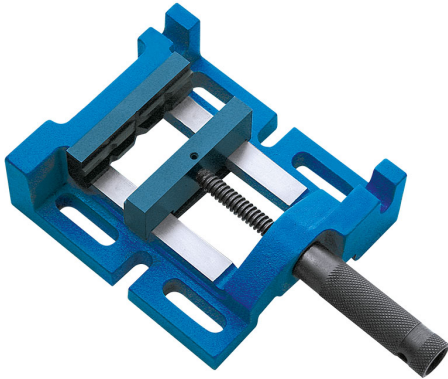

EQUIPPED WITH A PRISMATIC AND A SMOOTH JAW, CONSTANT OVERALL LENGTH THANKS TO THE SCREW INSERTED IN THE HANDLE. ADJUSTED TO 3...

Jaws	100 mm
Jaw height	30 mm
Opening	95 mm g
Base dimensions	175 x 160 mm
Net weight	4,3 Kg
Gross weight	4,56 kg
EAN Code	8012667408336

Box

Cast Iron