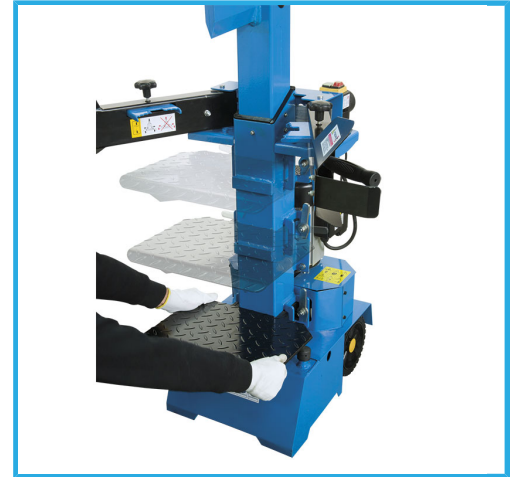

7 TON, WITH CROSS LOG SPLITTER

€866,00
~~€1.360,00~~

Height working capacity	1040 / 780 / 520 mm
Log capacity	ø 50 - 320 mm
Max splitting force	7 ton
Single-phase motor	230 V 50 Hz 3 kW
No-load speed	2950 rpm
Weight	123 kg
Packing dimensions	575 x 635 x 1110h mm
EAN Code	8012667243814
Height working capacity	1040 / 780 / 520 mm
Log capacity	ø 50 - 320 mm
Max splitting force	7 ton
Single-phase motor	230 V 50 Hz 3 kW
No-load speed	2950 rpm
Weight	123 kg
Packing dimensions	575 x 635 x 1110h mm
EAN Code	8012667243814