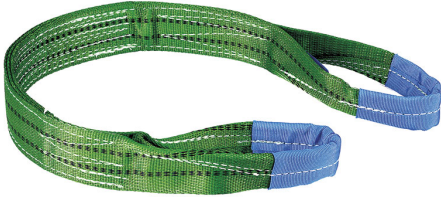

DOUBLE LAYER BAND LIFTING SYSTEM, SECURITY FACTOR 7:1

€47,70

m	6
Width	60 mm
Color	Green
Eye length	250 mm
Vertical capacity	2000 kg
Capacity basket	4000 kg
Basket capacity β 45°	2800 kg
Basket capacity β 60°	2000 kg
Capacity choker	1600 kg
EAN Code	8012667162931