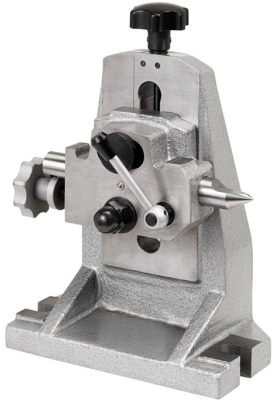

€184,00

For rotary table	T002/160
MT	-
Center height	95 - 150 mm
Weight	9 kg
EAN Code	8012667204310