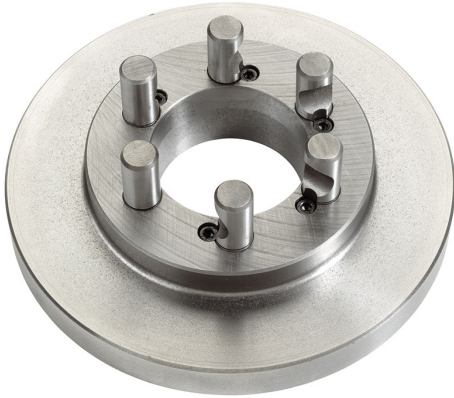

WITH ROUGHLY MACHINE CHUCK SIDE

€232,00

Cam lock Type	6"
Size	Ø 250 mm
Thickness	30 mm
Pins	Ø 22 mm
EAN Code	8012667238919