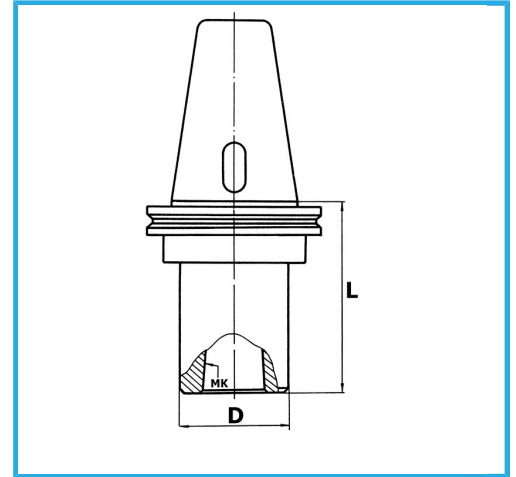

BALANCED CHUCK BODY

€80,70

BT	40
MT	4
D	50 mm
L	98 mm
Balancing rpm	12000
EAN Code	8012667008406

 MAS - 403
BT