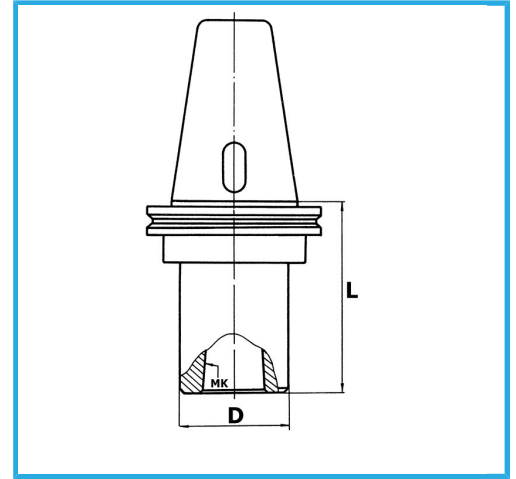

BALANCED CHUCK BODY

€155,00

BT	50
MT	5
D	63 mm
L	110 mm
Balancing rpm	12000
EAN Code	8012667008444

 MAS - 403  
BT