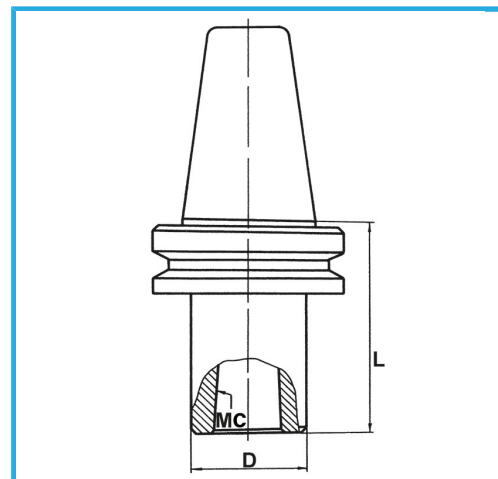

MAS-403 BT, BALANCED CHUCK BODY. BALANCING 12.000 RPM.

BT	40
MT	3
D	40 mm
L	75 mm
Gross weight	1,38 kg
EAN Code	8012667008475

Box

Grounded

18Ni
CrMo5

-