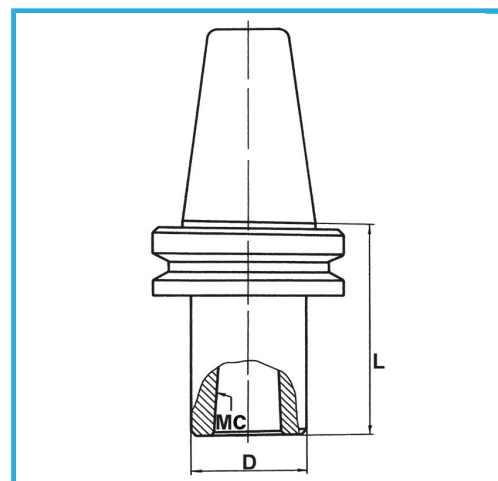

MAS-403 BT, BALANCED CHUCK BODY. BALANCING 12.000 RPM.

BT	40
MT	3
D	40 mm
L	75 mm
Gross weight	1,38 kg
EAN Code	8012667008475

Box

Grounded

18Ni
CrMo5

-