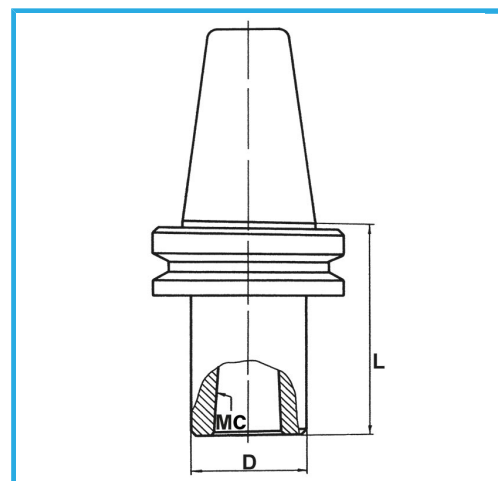

MAS-403 BT, BALANCED CHUCK BODY. BALANCING 12.000 RPM.

BT	50
MT	3
D	40 mm
L	75 mm
Gross weight	3,76 kg
EAN Code	8012667008505

Box

Grounded

18Ni
CrMo5

-