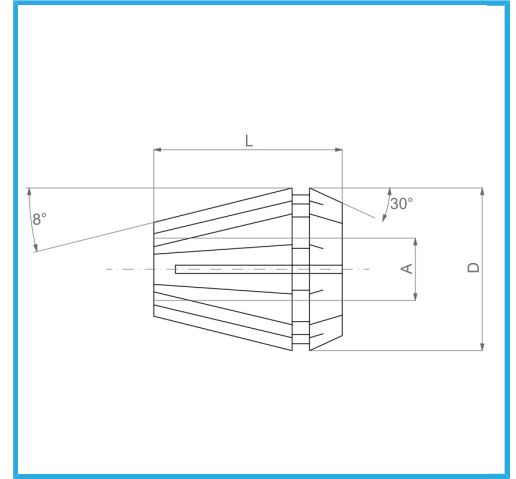

€12,00

Capacity A

9-10 mm

D

33 mm

L

40 mm

EAN Code