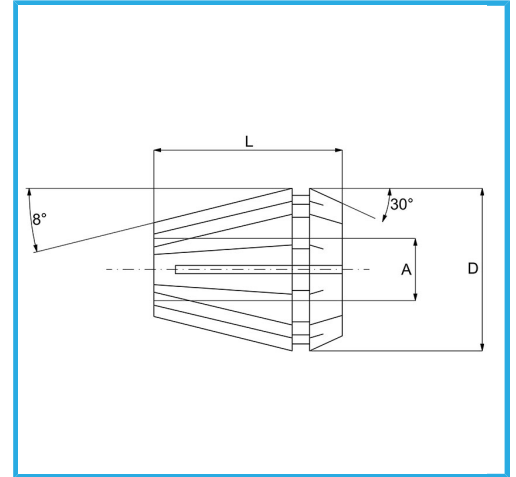

ER32 DIN 6499/B, USABLE WITH COLLET CHUCKS.

Capacity A	13-14 mm
D	33 mm
L	40 mm
Gross weight	0,20 kg
EAN Code	8012667142018

Box

Grounded

65Mn

-