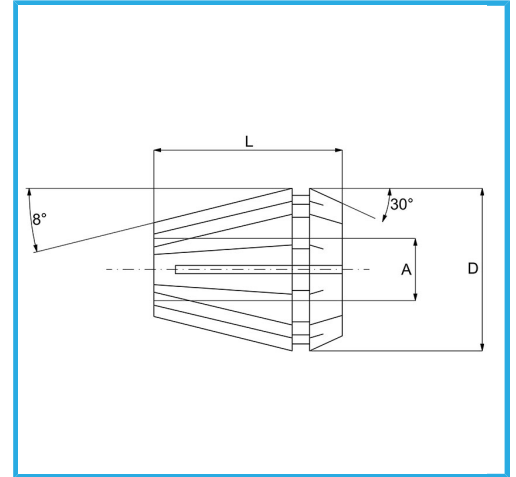

ER32 DIN 6499/B, USABLE WITH COLLET CHUCKS.

<b>Capacity A</b>	13-14 mm
<b>D</b>	33 mm
<b>L</b>	40 mm
<b>Gross weight</b>	0,20 kg
<b>EAN Code</b>	8012667142018

Box

Grounded

65Mn

-