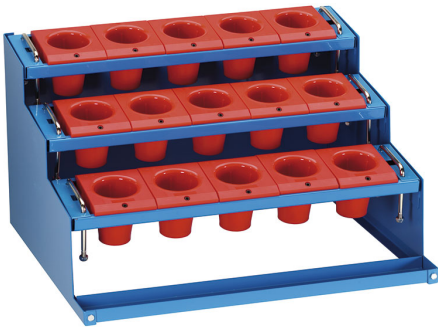

FRAME WITH 15 ISO50 TOOL HOLDERS

€155,00

| | |
|----------------------|---------------------|
| Overall sizes | 600 x 500 x 350h mm |
| Weight | 13 kg |
| EAN Code | 8012667243616 |