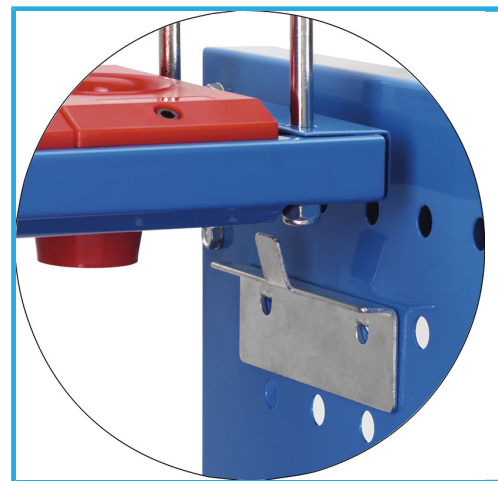

WITH 28 TOOL HOLDERS

€425,00

Overall sizes	950 x 650 x 830h mm
Weight	35 kg
EAN Code	8012667243562
Overall sizes	950 x 650 x 830h mm
Weight	35 kg
EAN Code	8012667243562