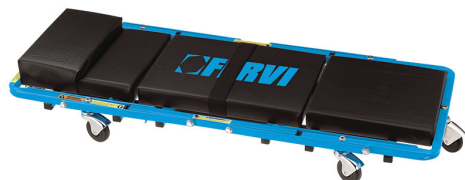

**ART. 0645/CS**  
2 IN 1 CREEPER AND SEAT

**€66,50**  
~~€96,80~~

**Creeper dimensions**

1030 x 420 x 125h mm

**Seat dimensions**

630 x 420 x 410h mm

**Weight**

11 kg