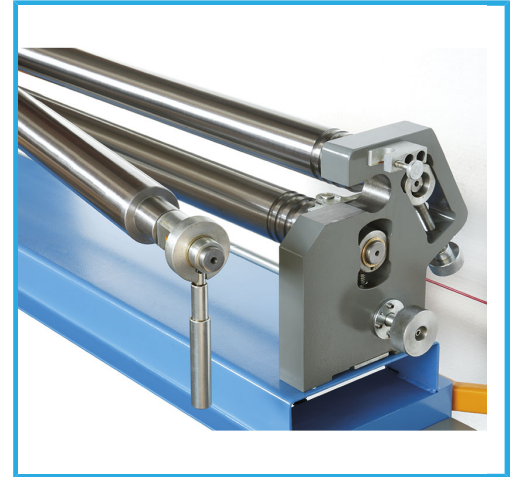

WITH 3 STEEL ROLLERS WITH HARDNESS HRC52, SAFETY ROPE WITH 3 FUNCTIONS MICRO SWITCH, MOBILE CONTROLS WITH DOUBLE CONTROL PEDALS...

FERVIplus

Bed length	1300 mm
Max thickness	1.5 mm
Roller diameter	75 mm
Three-phase motor	400 V 50 Hz 0.75 kW
Net weight	375 kg
Packaging dimensions	565 x 1850 x 1245 h mm
Gross weight	383,00 kg
EAN Code	8012667286194